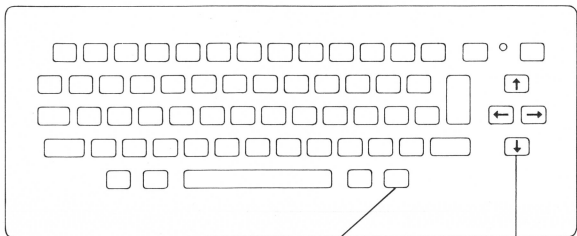

SEGA

When playing by using the KEYBOARD (SC-3000)

**INS
DEL**

START BUTTON
SHOOT BUTTON

Manuever the jeep
by using CURSOR
Control keys